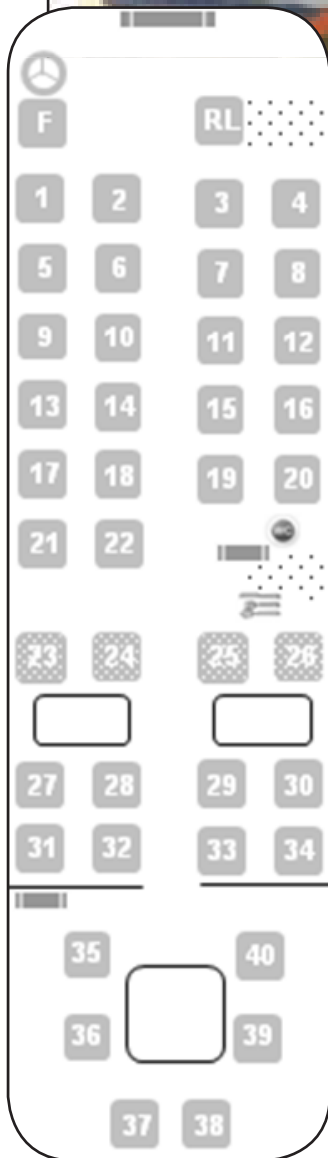

## Neoplan Cityliner D6004

max. 39 PAX

<b>Length:</b>	12,00 m
<b>High:</b>	3,62 m
<b>Seats:</b>	34 Leatherseats, 6 seats in rear lounge, 1 seat for tourleader
<b>Equipment:</b>	wc, air condition, kitchen, coffee machine, sausage maker, tables, tow-bar
<b>Entertainment:</b>	220 V, DVD, CD, radio, laptop connection to monitors