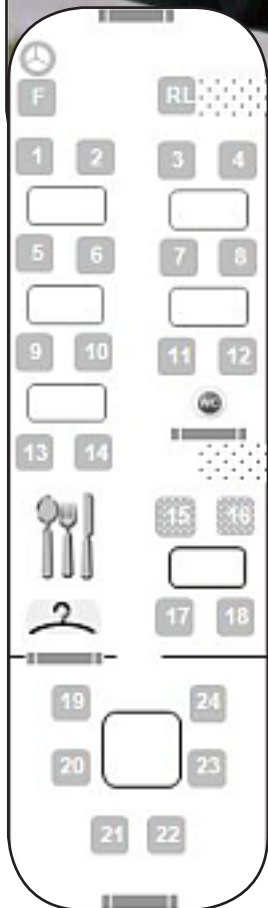

## Mercedes Benz Travego D45

max. 25 PAX

<b>Length:</b>	12,00 m
<b>Hight:</b>	3,75 m
<b>Seats:</b>	18 Leatherseats, 6 seats in rear lounge, 1 seat for tourleader
<b>Equipment:</b>	wc, air condition, kitchen, coffee machine, sausage maker, dishwasher
<b>Entertainment:</b>	220 V, DVD, DVBT, CD, radio, laptop connection to monitors, wireless micro