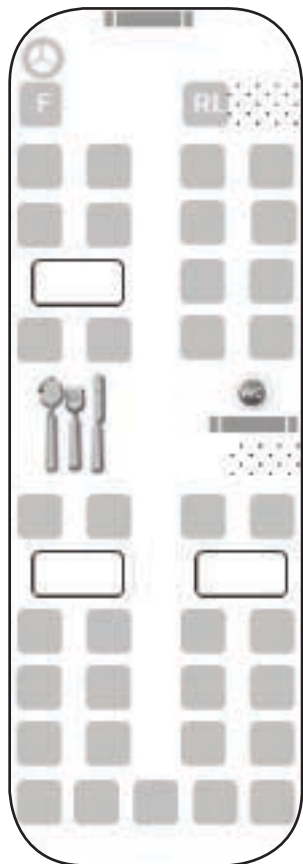

Mercedes Travego S34

max. 34 PAX

Length:	12,20 m
Height:	3,90 m
Seats:	34 Seats with Leather/Alcantara. 8 seats in rear lounge + 1 seat for tourleader
Equipment:	wc, air condition, kitchen, coffee machine, wardrobe, tables
Entertainment:	230 V, DVD, CD, radio, SAT-TV