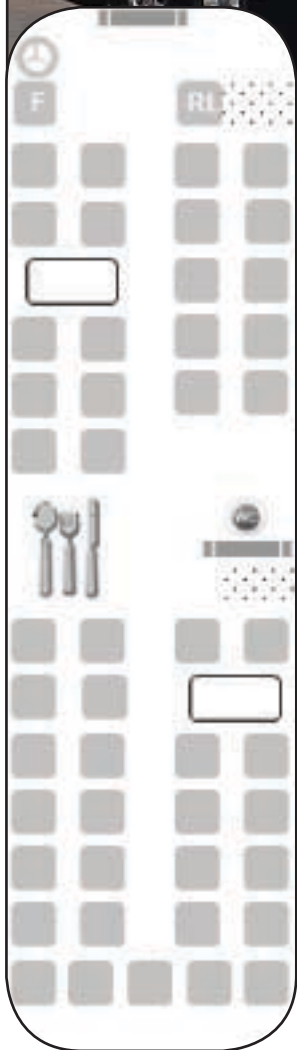

## Mercedes Benz Travego S45

max. 50 PAX

<b>Length:</b>	13,95 m
<b>Height:</b>	3,95 m
<b>Seats:</b>	32 Seats with Leather/Alcantara, 8 seats in rear lounge vis-à-vis 2 table, 4 seats in front vis-à-vis 1 table, 1 seat for tourleader
<b>Equipment:</b>	wc, air condition, kitchen, coffee machine, wardrobe, tables
<b>Entertainment:</b>	230V, DVD, Sat TV, CD, radio