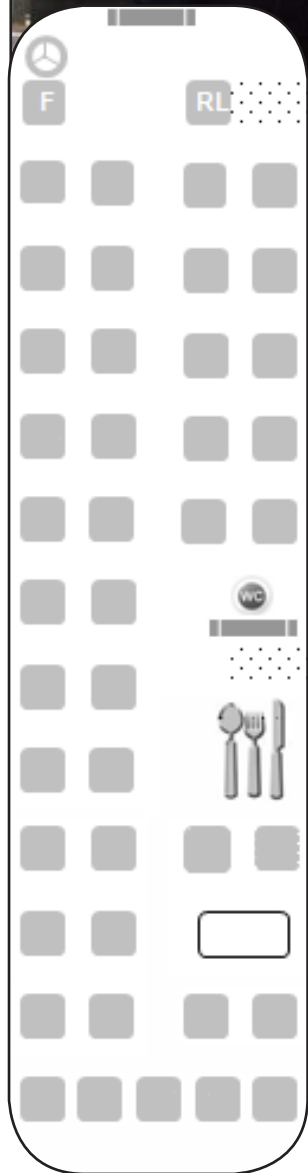

## Mercedes Benz Travego D46 red

max. 39 PAX

<b>Length:</b>	12,00 m
<b>Height:</b>	3,75 m
<b>Seats:</b>	38 Leatherseats, max 12 Seats on table, 1 seats for tourleader
<b>Equipment:</b>	kitchen, coffee machine, wc, acc, tables, fridge
<b>Entertainment:</b>	DVD, Sat TV, CD, radio, panoramic camera, Video