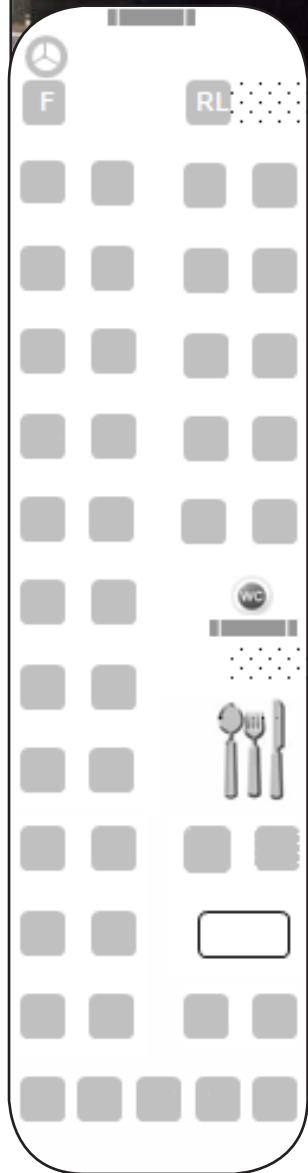

Mercedes Benz Travego D33 blue

max. 39 PAX

Length:

12,00 m

Height:

3,75 m

Seats:

38 Leatherseats, max 12 Seats on table, 1 seats for tourleader

Equipment:

kitchen, coffee machine, wc, acc, tables, fridge

Entertainment:

DVD, Sat TV, CD, radio, panoramic camera, Video